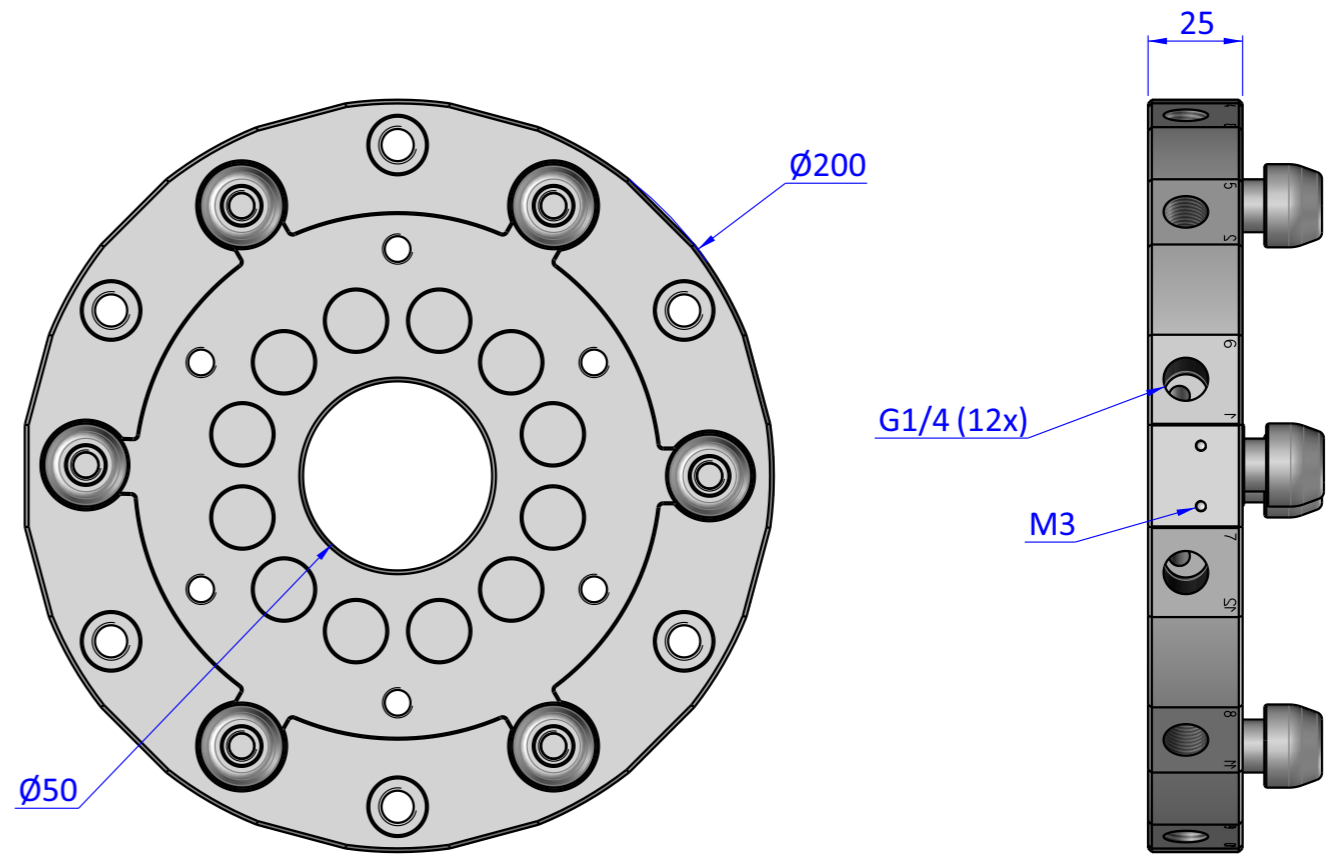

THE PROPERTY OF THE DRAWING IS ESTABLISHED BY LAW. IT IS FORBIDDEN TO PRODUCE OR SHOW IT TO THIRD PART - WITHOUT A WRITTEN AGREEMENT.

Item	Name	Q.ty
1	CUSL.200.G.01	1
2	CUSL.200.G.02	6
3	R.8.SCH	6
4	V.TCE8x25	6

Format A3  
UNI 936-76

 <b>FPS</b> FPSERVICES AUTOMATION			DESIGNED FROM <b>FPS Automation</b>	REVIEW <b>A</b>
GENERAL TOLERANCE UNI - ISO 2768 CLASSE f	DESCRIPTION <b>CA.CUSL.200.G</b>	DATE -	WEIGHT <b>1,774kg</b>	CODE <b>CA.CUSL.200.G</b>