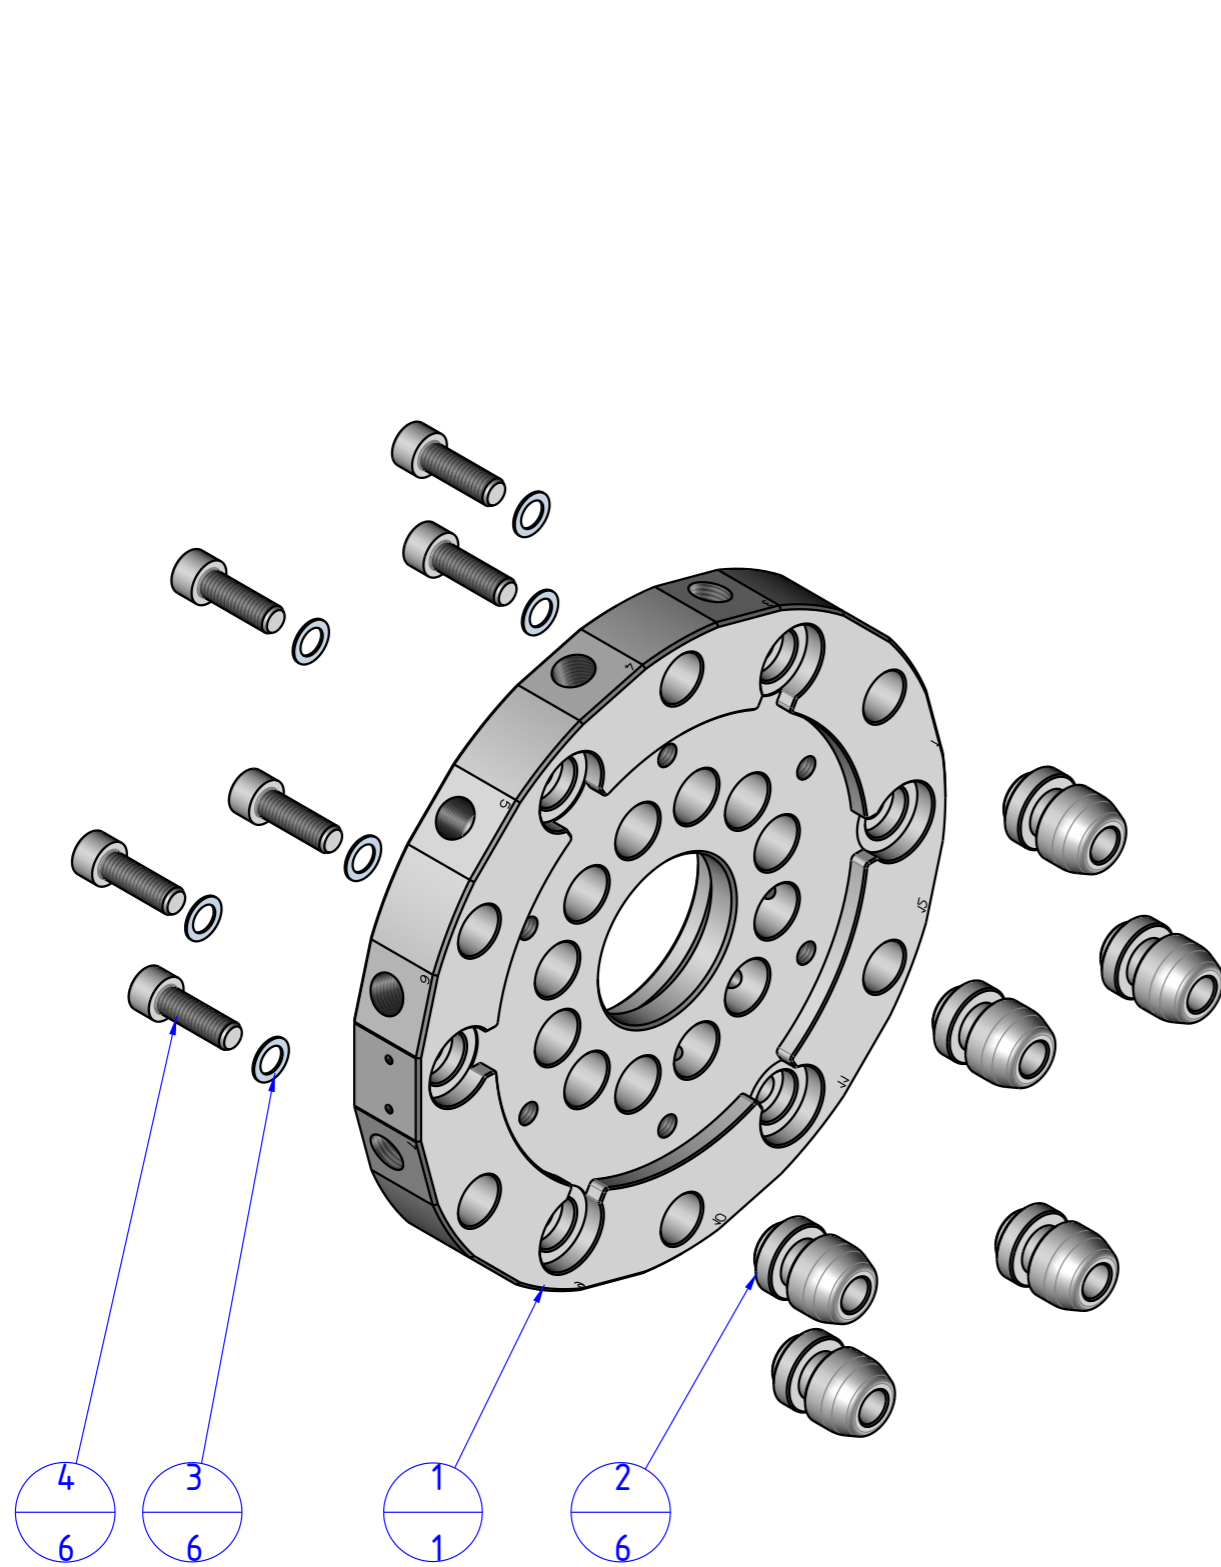

THE PROPERTY OF THE DRAWING IS ESTABLISHED BY LAW. IT IS FORBIDDEN TO PRODUCE OR SHOW IT TO THIRD PART - WITHOUT A WRITTEN AGREEMENT.

Item	Name	Q.ty
1	CUSL.200.G.01	1
2	CUSL.200.G.02	6
3	R.8.SCH	6
4	V.TCE8x25	6

Format A3  
UNI 936-76

 <b>FPS</b> FPSERVICES AUTOMATION			DESIGNED FROM <b>FPS Automation</b>	REVIEW <b>A</b>
GENERAL TOLERANCE UNI - ISO 2768 CLASSE f	DESCRIPTION <b>CA.CUSL.200.G</b>	DATE -	WEIGHT <b>1,774kg</b>	CODE <b>CA.CUSL.200.G</b>